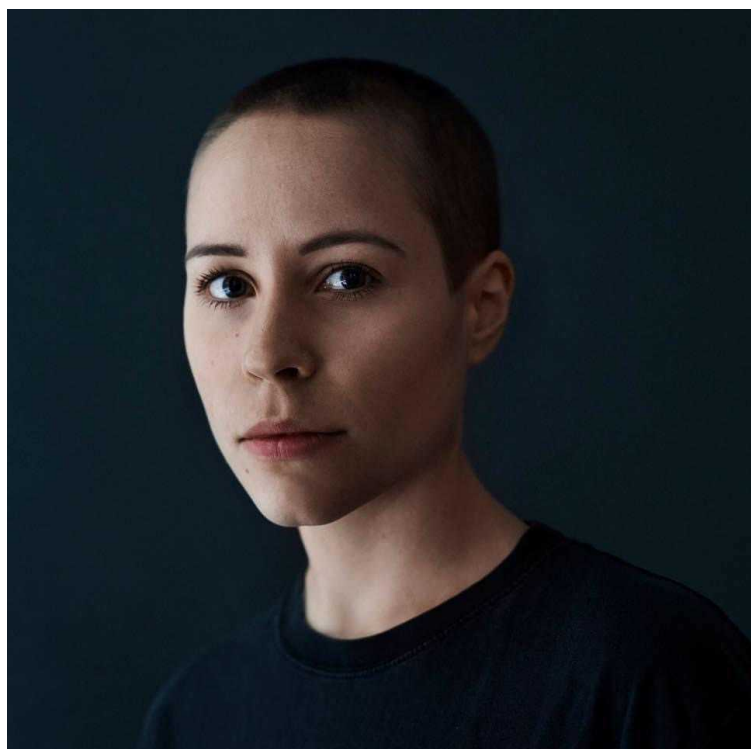

Sofie Frost

CV

Skills

Height	Other languages
163 cm	English (UK)

Film and TV

Production	Production company	Director	Role	Year
Hotel Cæsar	Metronome Productions, Metronome Spartacus, TV Spartacus		Eileen Antonsen	2017

Production	Production company	Director	Role	Year
Skjærgården	Nordås Film	Frode Nordås	Girl in bar	2016
NASA's Unexplained Files			Samantha Cristoferretti	2015
Pornopung	Feil Film	Johan Kaos	Maja's Veninne	2012